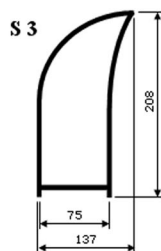

Cover and sides from chamber polycarbonate.

Shelter can be made for any number of seats within the range of 2-16 seats.

Colours of seats: blue, green, red, yellow.

Standard cabins without a platform, on request a platform made of corrugated aluminium sheet or waterproof non-slip plywood, finished with artificial turf.