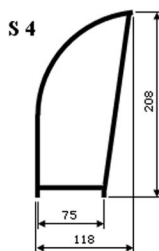

Cover and sides from chamber polycarbonate.

Shelter can be made for any number of seats within the range of 2-16 seats.

Colours of seats: blue, green, red, yellow.

Standard cabins without a platform, on request a platform made of corrugated aluminium sheet or waterproof non-slip plywood, finished with artificial turf.