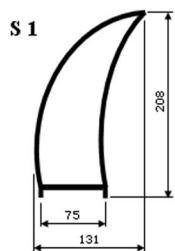

Cover and sides from chamber polycarbonate.

Shelter can be made for any number of seats within the range of 2-16 seats.

Colours of seats: blue, green, red, yellow.

Standard cabins without a platform, on request a platform made of corrugated aluminium sheet or waterproof non-slip plywood, finished with artificial turf.