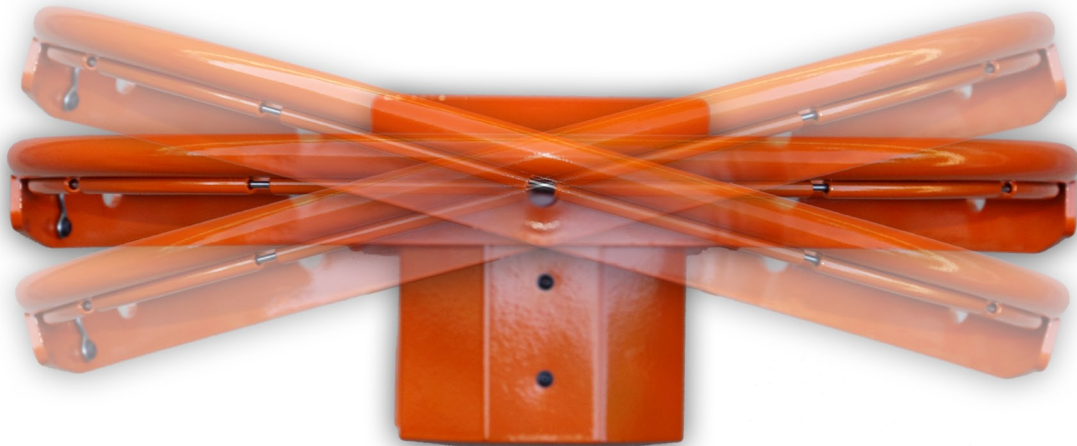

## FLEXI TILTING BASKETBALL RING

Art. No. 10 000

Unique design which enables the ring to tilt in all planes. After tilting, the ring immediately returns to its original position. The tilting mechanism is fully encased. Safe net mounting with a rod in bushings. Universal mounting to different types of back-boards. Powder coated. Made to FIBA regulations.

Unique design which enables the ring to tilt in all planes.

After tilting, the ring immediately returns to its original position.

Safe net mounting with a rod in bushings.

The tilting mechanism is fully encased.