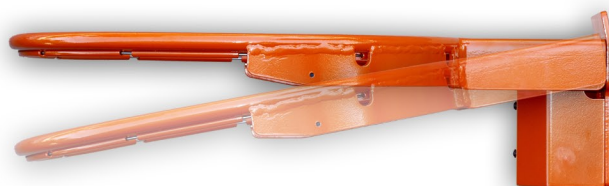

## FLEXI TILTING BASKETBALL RING

Art. No. 10 000

Unique design which enables the ring to tilt in all planes. After tilting, the ring immediately returns to its original position. The tilting mechanism is fully encased. Safe net mounting with a rod in bushings. Universal mounting to different types of back-boards. Powder coated. Made to FIBA regulations.

Unique design which enables the ring to tilt in all planes.

After tilting, the ring immediately returns to its original position.

Safe net mounting with a rod in bushings.

The tilting mechanism is fully encased.