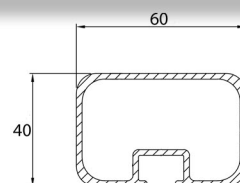

MINI HANDBALL GOALS / 2.40 X 1.60 M/

Art. no. 13 031

Goal frame made of 60 x 40 mm aluminium profiles. Post connected to the crossbar in goal corner with a special connector. Goal depth (top/bottom) 60/80 cm. Foldable arches for easy transport and storage. Net fixed to the goal in special rib with safe, round PP hooks. The goals are mounted to the floor in 2 points with floor caps.

The set includes goal net, PP hooks to fix the net, mounting elements for floor mounting, blind plugs and spacing elements which do not damage the flooring.

Corners made of reinforced steel sheet, which makes the goal more stable.

Goal frame made of 60 x 40 mm aluminium profiles.

Net fixed to the goal in special rib with safe, round PP hooks.

Foldable arches for easy transport and storage.

The goals are mounted to the floor in 2 points with floor caps.