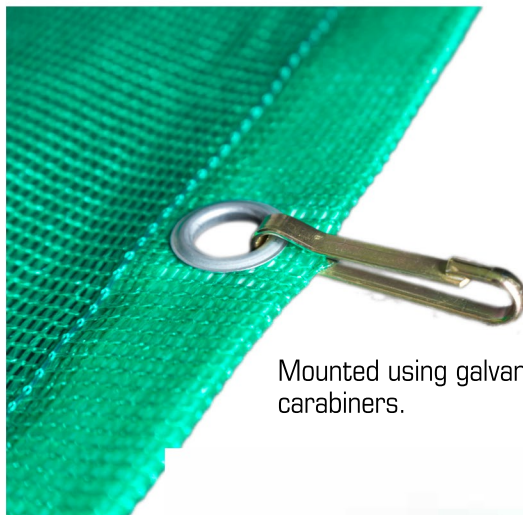

TENNIS SCREENS WITH PRINT

Art. no. 700/N

Tennis screen with individually customised print.

Made of polyethylene fabric, breathable, which does not damage fencing.

Standard tennis court screen, dimensions: 12.00 m x 2.00 m.

Along the entire length of the reinforced fabric edge there are fittings with holes for mounting at every 50 cm.

Set includes: 56 galvanised carabiners.

Standard print in black colour, possibility of printing in other colours /maximum 4 colours per tennis screen/.

Standard print in black colour, possibility of printing in other colours.

Mounted using galvanised carabiners.

Along the entire length of the reinforced fabric edge there are fittings with holes for mounting.