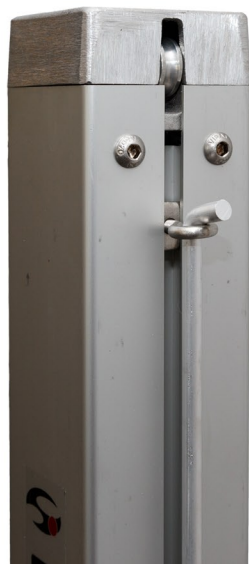

## PROFESSIONAL TENNIS POSTS - SQUARE

Art. no. 14 002

Made of square aluminium profile 80 mm x 80 mm, affixed in ground sockets.  
The tensioning screw is located inside the post, with a crank for net tensioning and a hook on the other post.  
The posts feature an aluminium bar used for hooking the net on the side wall.  
Colour: silver. The set includes sleeves and aluminium lids.  
Made to ITF standard.

Made of square aluminium profile  
80x80 mm.

The posts feature an aluminium bar used for  
hooking the net on the side wall.

The tensioning screw is located  
inside the post, with a crank for  
net tensioning and a hook on the  
other post.

The set includes ground sockets  
and aluminium lids.