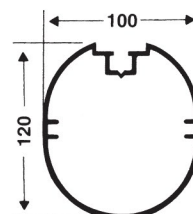

PROFESSIONAL FOOTBALL GOALS - MOBILE /7.32 X 2.44 M/

Article number: 15 002/K

Norma FIFA.

Reinforced aluminium profile - ribbed, oval 100/120 mm. Depth 120/200 cm (up/down). Arches made of steel pipe. Bottom frame made of 100/120mm profile. The goals have a system of 4 transport wheels on a special hinge folded during the game and unfolded for transport - without removing the wheels. Reinforced corners with a special design for greater stability of the goal. The goals are made of elements, connected with special connectors, which facilitates transport and storage of the gate in the off-season. Included: wheels, PP hooks for hanging the net. Colour: white. FIFA compliant.

System of 4 transport wheels on a special hinge folded during the game and unfolded for transport - without removing the wheels.

The net is attached to the goal frame and bottom frame with PP hooks.

Main and bottom frame made of 100/120mm profile.

Gate profiles are connected with each other by a special steel connector.