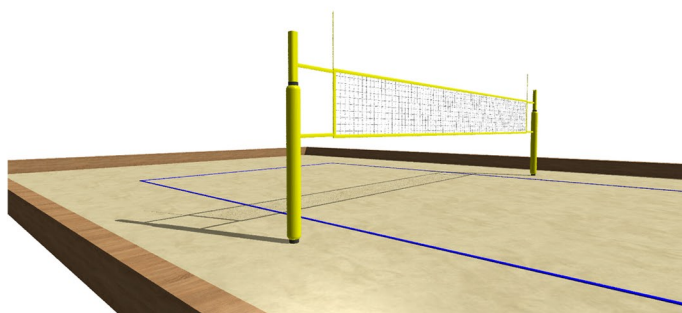

BEACH ARENA M

Article number: 12 501

Portable beach sports pitch size "M"

Special system of sideboards folded on any flat surface to form a closed body covered with sand. 40cm high sideboards of the pitch made of 10mm thick polyethylene panels fixed to special steel supports. Hot-dip galvanised and powder-coated steel elements in RAL colours. Polyethylene panels in several colour variants.

Beach arena M with a size of 27.00m x 18.00m accommodates a full size beach volleyball or beach tennis court with safety zones.

The unit includes a set of 30 sideboards of 40cm height with steps to the entrance,

The unit can be equipped with any of the beach volleyball or beach tennis equipment from the Sport Transfer offer.

The advantage of the system is its mobility, ease of assembly and disassembly. The system can be installed on any flat surface without any interference with the ground or obtaining of necessary permits. After the season is over, the pitch can be disassembled and stored in a warehouse.

The system can be freely extended with 3.0m modules. Each pitch can be optionally equipped with additional sports equipment and ball-stops.

System variants:

BEACH ARENA L

Article number: 12 502

BEACH ARENA XL