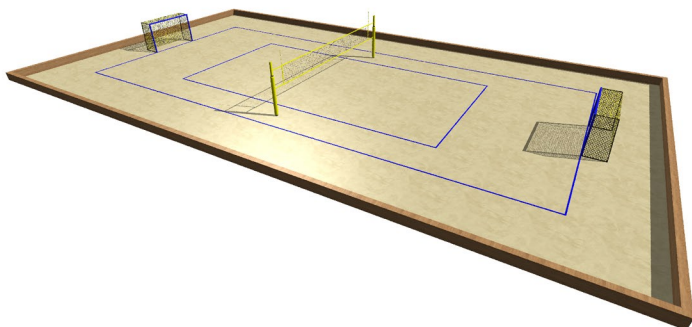

BEACH ARENA M

Article number: 12 501

Portable beach sports pitch size "M"

Special system of sideboards folded on any flat surface to form a closed body covered with sand. 40cm high sideboards of the pitch made of 10mm thick polyethylene panels fixed to special steel supports. Hot-dip galvanised and powder-coated steel elements in RAL colours. Polyethylene panels in several colour variants.

Beach arena M with a size of 27.00m x 18.00m accommodates a full size beach volleyball or beach tennis court with safety zones.

The unit includes a set of 30 sideboards of 40cm height with steps to the entrance,

The unit can be equipped with any of the beach volleyball or beach tennis equipment from the Sport Transfer offer.

The advantage of the system is its mobility, ease of assembly and disassembly. The system can be installed on any flat surface without any interference with the ground or obtaining of necessary permits. After the season is over, the pitch can be disassembled and stored in a warehouse.

The system can be freely extended with 3.0m modules. Each pitch can be optionally equipped with additional sports equipment and ball-stops.

System variants:

BEACH ARENA L

Article number: 12 502

BEACH ARENA XL