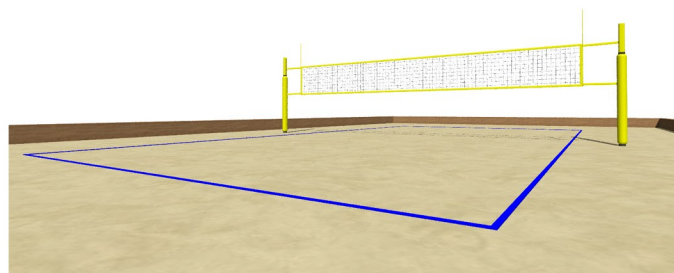

BEACH ARENA M

Article number: 12 501

Portable beach sports pitch size "M"

Special system of sideboards folded on any flat surface to form a closed body covered with sand. 40cm high sideboards of the pitch made of 10mm thick polyethylene panels fixed to special steel supports. Hot-dip galvanised and powder-coated steel elements in RAL colours. Polyethylene panels in several colour variants.

Beach arena M with a size of 27.00m x 18.00m accommodates a full size beach volleyball or beach tennis court with safety zones.

The unit includes a set of 30 sideboards of 40cm height with steps to the entrance,

The unit can be equipped with any of the beach volleyball or beach tennis equipment from the Sport Transfer offer.

The advantage of the system is its mobility, ease of assembly and disassembly. The system can be installed on any flat surface without any interference with the ground or obtaining of necessary permits. After the season is over, the pitch can be disassembled and stored in a warehouse.

The system can be freely extended with 3.0m modules. Each pitch can be optionally equipped with additional sports equipment and ball-stops.

System variants:

BEACH ARENA L

Article number: 12 502

BEACH ARENA XL