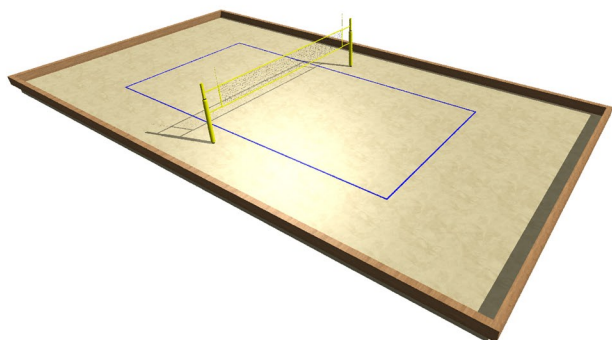

BEACH ARENA L

Article number: 12 502

Portable beach sports pitch size "L"

Special system of sideboards folded on any flat surface to form a closed body covered with sand. 40cm high sideboards of the pitch made of 10mm thick polyethylene panels fixed to special steel supports. Hot-dip galvanised and powder-coated steel elements in RAL colours. Polyethylene panels in several colour variants.

Beach arena L with a size of 33.00m x 18.00m accommodates a full size beach volleyball, hand ball sport pitch or beach tennis court with safety zones.

The unit includes a set of 34 sideboards of 40cm height with steps to the entrance,

The unit can be equipped with any of the beach volleyball, handball or beach tennis equipment from the Sport Transfer offer.

The advantage of the system is its mobility, ease of assembly and disassembly. The system can be installed on any flat surface without any interference with the ground or obtaining of necessary permits. After the season is over, the pitch can be disassembled and stored in a warehouse.

The system can be freely extended with 3.0m modules. Each pitch can be optionally equipped with additional sports equipment and ball-stops.

System variants:

BEACH ARENA M

Article number: 12 501

BEACH ARENA XL