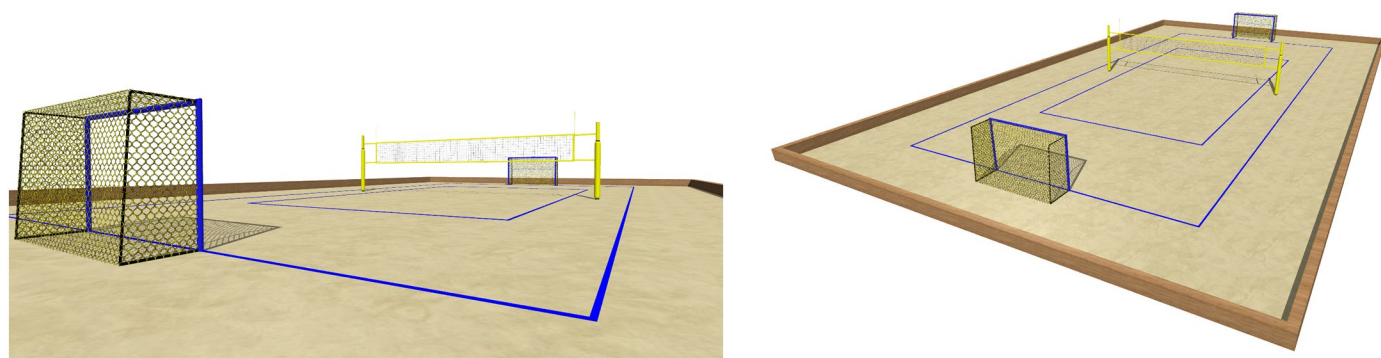

BEACH ARENA L

Article number: 12 502

Portable beach sports pitch size "L"

Special system of sideboards folded on any flat surface to form a closed body covered with sand. 40cm high sideboards of the pitch made of 10mm thick polyethylene panels fixed to special steel supports. Hot-dip galvanised and powder-coated steel elements in RAL colours. Polyethylene panels in several colour variants.

Beach arena L with a size of 33.00m x 18.00m accommodates a full size beach volleyball, hand ball sport pitch or beach tennis court with safety zones.

The unit includes a set of 34 sideboards of 40cm height with steps to the entrance,

The unit can be equipped with any of the beach volleyball, handball or beach tennis equipment from the Sport Transfer offer.

The advantage of the system is its mobility, ease of assembly and disassembly. The system can be installed on any flat surface without any interference with the ground or obtaining of necessary permits. After the season is over, the pitch can be disassembled and stored in a warehouse.

The system can be freely extended with 3.0m modules. Each pitch can be optionally equipped with additional sports equipment and ball-stops.

System variants:

BEACH ARENA M

Article number: 12 501

BEACH ARENA XL