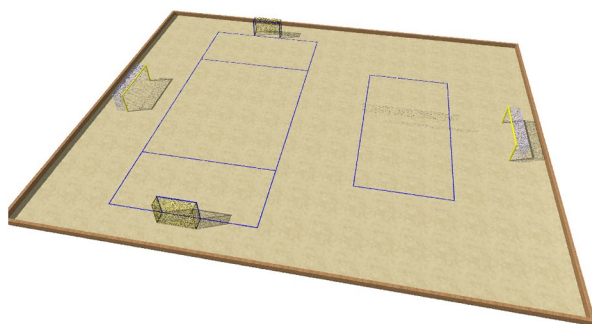

BEACH ARENA XL

Article number: 12 503

Portable beach sports pitch size "XL"

Special system of sideboards folded on any flat surface to form a closed body covered with sand. 40cm high sideboards of the pitch made of 10mm thick polyethylene panels fixed to special steel supports. Hot-dip galvanised and powder-coated steel elements in RAL colours. Polyethylene panels in several colour variants.

Beach arena XL with a size of 42.00m x 33.00m accommodates a full size beach football pitch and transverse beach volleyball, hand ball sport pitch or beach tennis court with safety zones.

The unit includes a set of 50 sideboards of 40cm height with steps to the entrance,

The unit can be equipped with any of the beach volleyball, beach handball, beach football or beach tennis equipment from the Sport Transfer offer.

The advantage of the system is its mobility, ease of assembly and disassembly. The system can be installed on any flat surface without any interference with the ground or obtaining of necessary permits. After the season is over, the pitch can be disassembled and stored in a warehouse.

The system can be freely extended with 3.0m modules. Each pitch can be optionally equipped with additional sports equipment and ball-stops.

System variants:

BEACH ARENA M

Article number: 12 501

BEACH ARENA L

Article number: 12 502