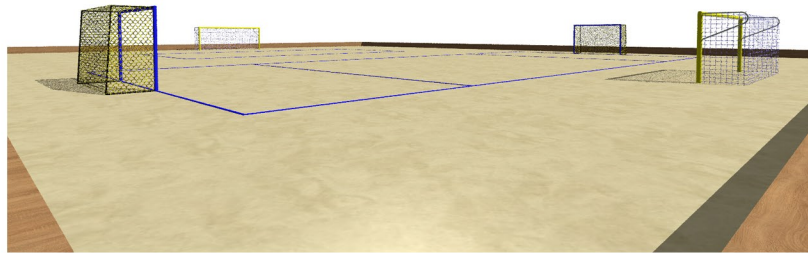

### Portable beach sports pitch size "XL"

Special system of sideboards folded on any flat surface to form a closed body covered with sand. 40cm high sideboards of the pitch made of 10mm thick polyethylene panels fixed to special steel supports. Hot-dip galvanised and powder-coated steel elements in RAL colours. Polyethylene panels in several colour variants.

Beach arena XL with a size of 42.00m x 33.00m accommodates a full size beach football pitch and transverse beach volleyball, hand ball sport pitch or beach tennis court with safety zones.

The unit includes a set of 50 sideboards of 40cm height with steps to the entrance,

The unit can be equipped with any of the beach volleyball, beach handball, beach football or beach tennis equipment from the Sport Transfer offer.

The advantage of the system is its mobility, ease of assembly and disassembly. The system can be installed on any flat surface without any interference with the ground or obtaining of necessary permits. After the season is over, the pitch can be disassembled and stored in a warehouse.

The system can be freely extended with 3.0m modules. Each pitch can be optionally equipped with additional sports equipment and ball-stops.