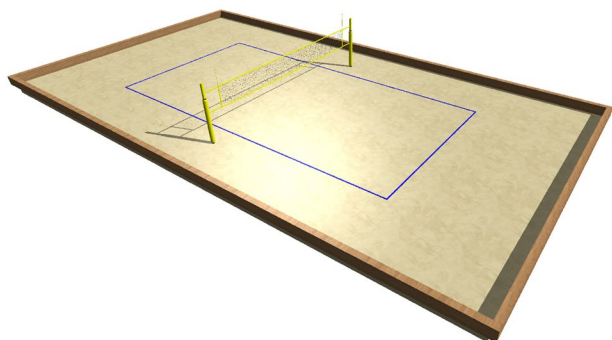

System variants:

BEACH ARENA M

Article number: 12 501