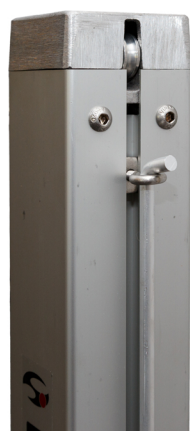

## PORTABLE PROFESSIONAL TENNIS SET

Article number: 14 000

Posts made of 80 x 80 mm aluminium profile mounted on a weighted mobile base.  
Screw tension mechanism inside the post. Centre beam made of 80 x 80 mm aluminium profile.  
The set does not require anchoring in the ground. Easy assembly and disassembly of the set.  
Meets the ITF standard.

Posts made of  
80x80mm  
square  
aluminium profile.

Screw tension mechanism  
inside the post  
with a crank for tightening the net.

Posts equipped with an aluminium bar  
for net fastening.

Each base comes with a 30kg weight with  
the possibility of additional weight  
increases.

Post bases with castors for easy transport.

Centre beam made of 80 x 80 mm aluminium profile.